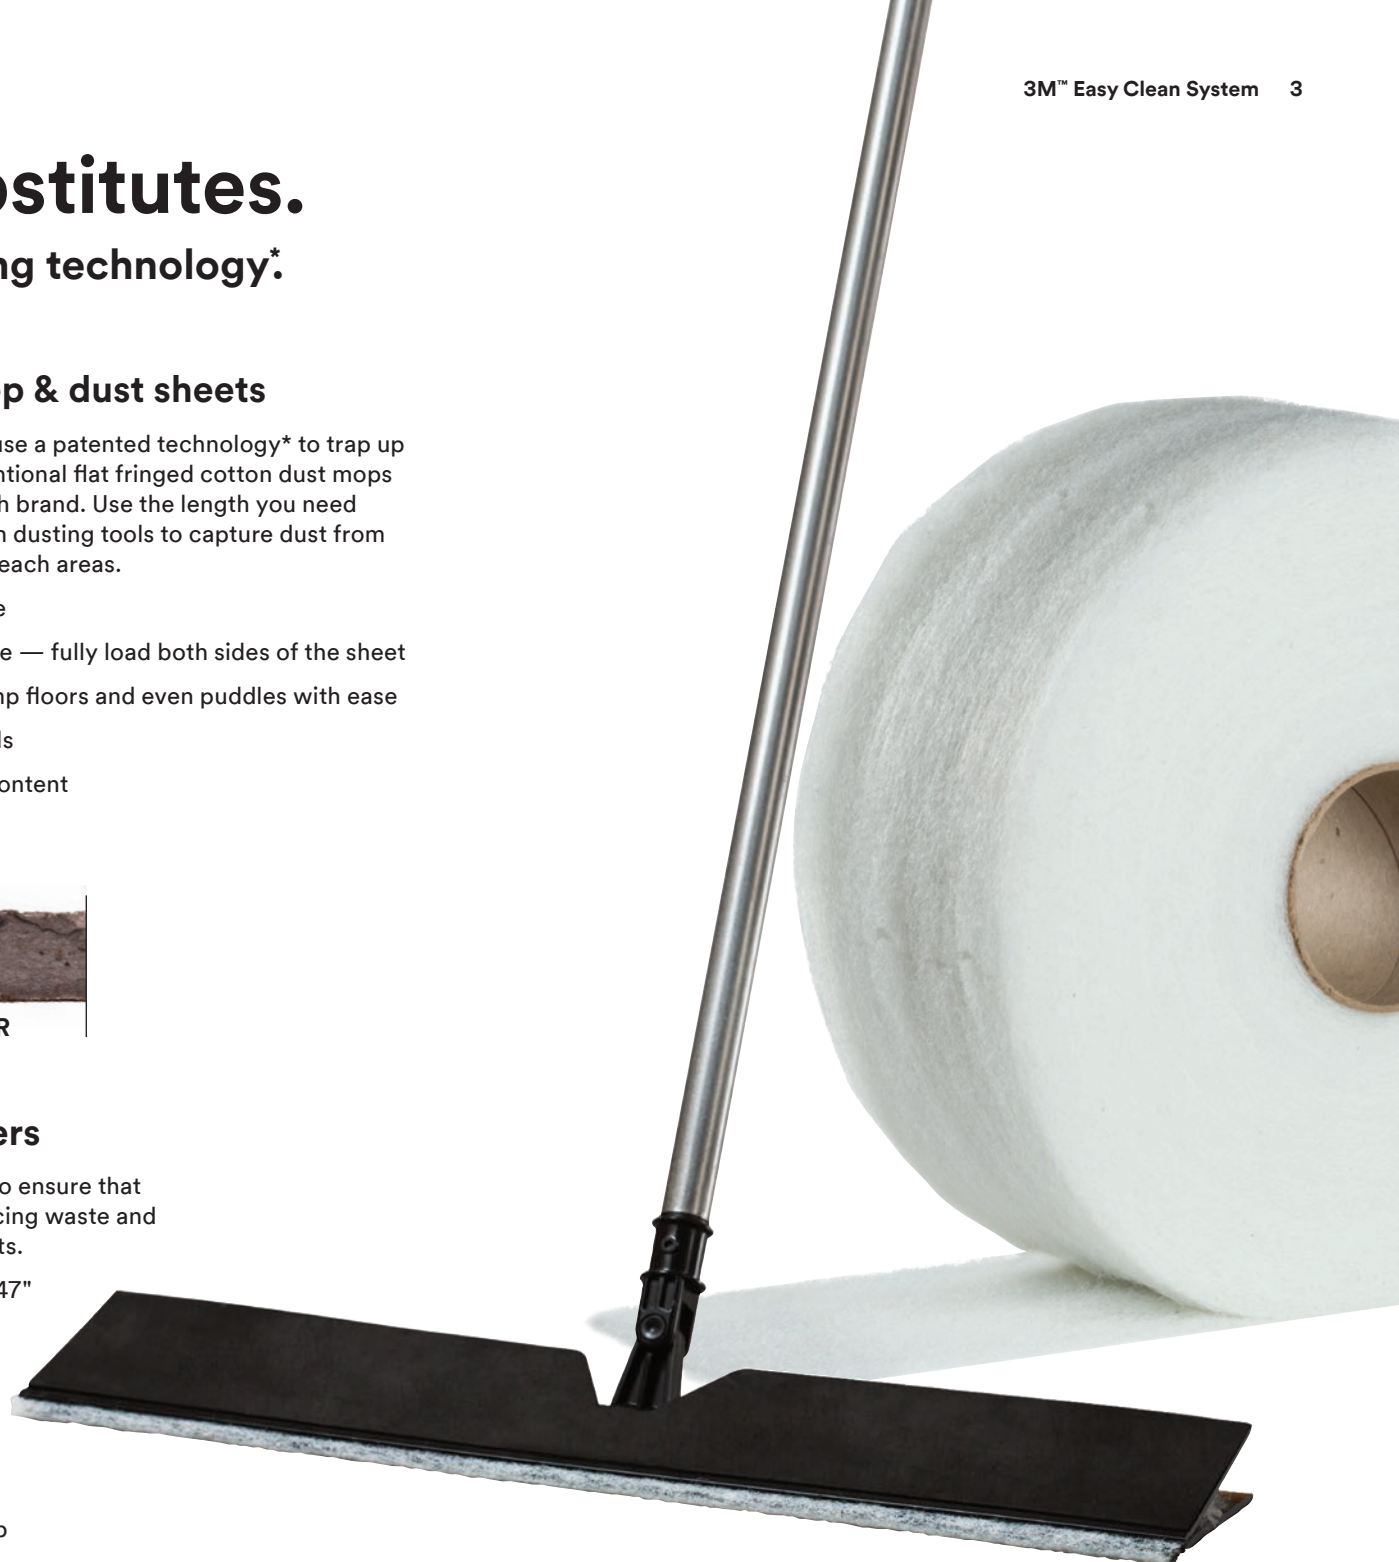

3M™ Easy Trap Duster — holders

3M™ Easy Trap Duster — holders are available to ensure that both sides of the sheets are used, thereby reducing waste and eliminating the need to manually turn over sheets.

- Available in a variety of widths: 17", 23", 35", 47"
- Handle/pole not included; attaches to any standard threaded mop/broom handle
- Use with 5" width sheets of 3M™ Easy Trap Duster — sweep & dust sheets

*Patent: 3M.com/patents, product ID: Easy Trap