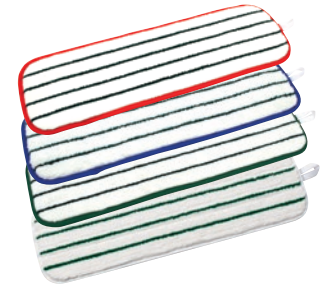

Push button to dispense

Premium quality. Longevity.

3M™ Easy Scrub Microfiber Flat Mop Pads

Cleans and removes stuck on dirt and debris with ease, using soft, firm polypropylene scrub stripes intertwined with highly absorbent microfibers.

- ▶ Designed to retain 96% of its shape over time
- ▶ Connects securely to nearly any hook and loop mop frame
- ▶ Sizes: 12", 18" and 24"
- ▶ Washable up to 300 laundry cycles in bleached industrial/commercial (200°F), or up to 500 laundry cycles in bleached household (120°F); chlorine bleach safe
- ▶ Available in four colored bordered versions (red, green, blue and white); color coding helps reduce potential cross-contamination

3M™ Easy Scrub Shaggy Flat Mop Pads

Premium quality, short cotton strings clean the toughest messes in crevices with the ease of a flat mop system. Ideal for textured surfaces such as ceramic tile, quarry tile, natural stone and terrazzo or raised rubber flooring.