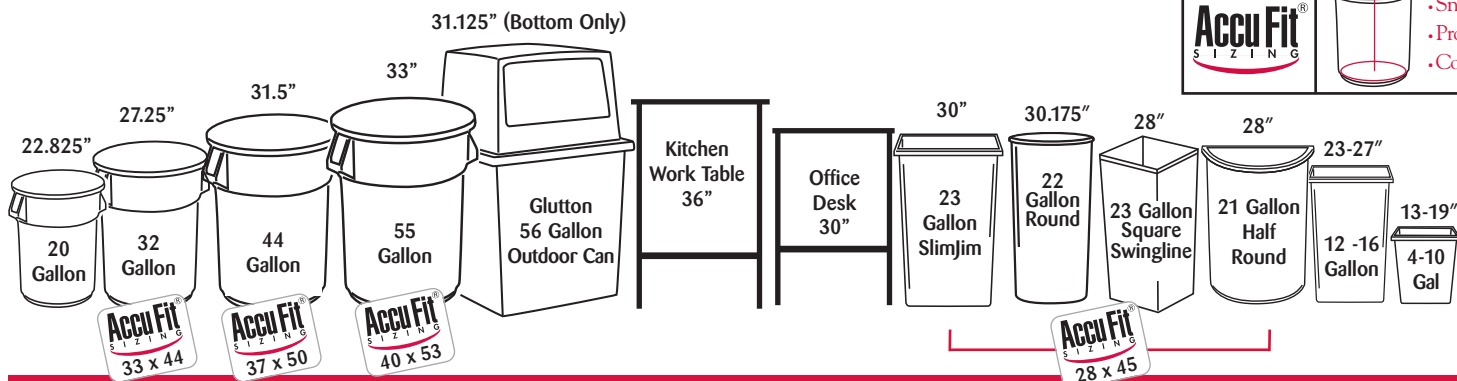

FOOD BAGS									
	Low Density	Clear	.70 Mil	21x22	Carry Out	500	xxxxxxx	J2122YWS	Carry Out
	Low Density	Clear	0.65	6x8	Food/Utility	1000	xxxxxxx	H8046SWS	Food / Utility

1. Two Plastic Types

Linear Low Density Bags (LLDPE)

Used for rough or sharp objects under tough transport conditions.

These liners are very strong and more resistant to tearing, but handle lower load capacities than Hi-D liners.

Suggested Low-D applications:

- Sticks, rough yard trimmings, glass
- Metal with sharp edges
- Plastic eating utensils, food with rough edges

Hi Density Bags (HDPE)

Used for paper and non-rough objects under moderate transport conditions.

These liners are very strong and handle higher load capacities than LLD liners, but are less resistant to tear once punctured.

Suggested Hi-D applications:

- Paper plates, paper cups, paper towels, office paper
- Grass, rags, smooth heavy objects
- Cans without sharp edges, food without sharp edges

2. Gauge

LLDPE Gauge

Gauge Equivalents and Recommendations

Light	.30 - .49	Mil	For small cans
Medium	.50 - .60	Mil	
Heavy	.61 - .74	Mil	
Extra Heavy	.75 - .80	Mil	For midsize cans
Super Tuf	.81 - 1.0	Mil	
Super Hvy	1.1 - 1.2	Mil	
XXH	1.3 - 1.9	Mil	For larger cans
XXXH	2.0 - 3.0	Mil	

HDPE Gauge

Gauge Equivalents and Recommendations

Light	6 - 9	Mic	For small cans
Medium	10 - 12	Mic	For midsize cans
Heavy	13 - 14	Mic	
Extra Hvy	15 - 17	Mic	For larger cans

3. Matching Cans

14 Qt/4 Gal Small Desk Side Rect. **Can A**

Rubbermaid Can Code 2955/2541

LINER WILL ALSO FIT: Rubbermaid containers with these codes: 2540, 2614, 2952 and similar containers 4 Gal or less

28 Qt/7 Gal Small Desk Side Rect. **Can B**

Rubbermaid Can Code 2956/2543

LINER WILL ALSO FIT: Rubbermaid containers with these codes: 2541, 2955 and similar containers 7 Gal or less

40 Qt/10 Gal Sml Desk Side Rect/UL **Cans C**

Rubbermaid Can Code 2957/2544

LINER WILL ALSO FIT: Rubbermaid containers with these codes: 2543, 2947, 2956, 6142, 6143, 7822 and similar containers 12 gal or less.

Try new AccuFit® sizes vs. standard industry sizes!

Tested and Designed For the Most Common Cans!

Delivering:

- Snug Fit
- Proper Overhang
- Correct Length

12 Gal Rigid Liner **Cans D**

Rubbermaid Can Code 3550

LINER WILL ALSO FIT: Rubbermaid containers with these codes: 2544, 2610, 2957, 3552, 8184, 8185-88 and similar containers 22 gal or less

15 Gal Marshal Classic Round **Cans E**

Rubbermaid Can Code 8160

LINER WILL ALSO FIT: Rubbermaid containers with these codes: 6144 and similar containers 20 gal or less

22 Gal Round Untouchable **Cans F**

Rubbermaid Can Code 3546

LINER WILL ALSO FIT: Rubbermaid containers with these codes: 2620, 3520, 3540, 3541, 3554, 3566, 3569, 6145, 8170 and similar containers 32 gal or less

18 Gal Step On **Cans G**

Rubbermaid Can Code 6145

LINER WILL ALSO FIT: Rubbermaid containers with these codes: 2632, 3353 and similar containers 35 gal or less

16 Gal Slim Jim w/ handles **Cans H**

Rubbermaid Can Code 3541

LINER WILL ALSO FIT: Rubbermaid containers with these codes: 2643-60, 3564, 3959, 3966, 3967, 9058, 9651, 9652, 9P90, 55 gal Drum and similar containers 55 gal or less