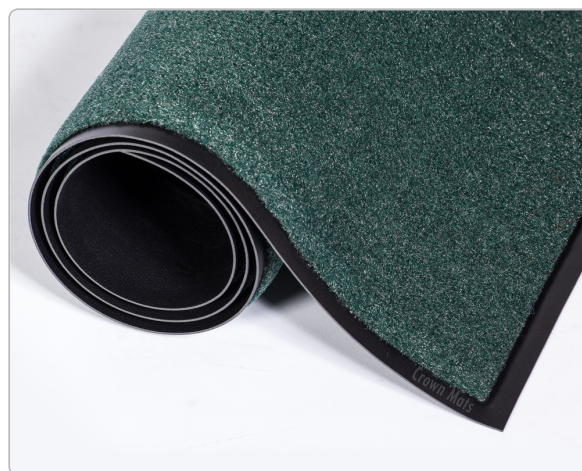

Working Hard for the Hard Working®

CrownMats.com | 1-800-MAT-LINE | 48 HOUR SHIPPING

CROWN

MATting TECHNOLOGIES

Rely-On Olefin

SKU: 315

WIPER | LIGHT TRAFFIC

FEATURES

Rely-On Olefin is our economical olefin wiper mat available in a wide array of colors to match most décors. As a wiper, Rely-On™ Olefin plays a major role in the retention of water and fine dust so less contaminants enter the building. Helps protect floors with vinyl backing moisture barriers. Affordable solution for small commercial locations.

- Holds up to 1 gallon of water per square yard
- Small profile fits under most doors
- Wide selection of attractive colors that resist fading, staining, mold and mildew

APPLICATIONS

For interior areas with light traffic e.g.: Small business, Boutique and Side entrance.

Scraping Ability: 20 out of 100%

Wiping Ability: 70 out of 100%

Crush Resistance: 20 out of 100%

Additional Information

Sizes	2' x 3', 3' x 4', 3' x 5', 3' x 10', 4'x10', 4' x 60'
Rolls	3' x 60', 4' x 60', 6' x 60'
Colors	Black, Castellan Red, Charcoal, Evergreen, Marlin Blue, Navy Blue, Pebble Brown, Walnut
Thickness	3/8"
Total Customization	Yes
Warranty	1 year
Performance Rating	2-Star
Product Category	Entry
Product Type	Wiper